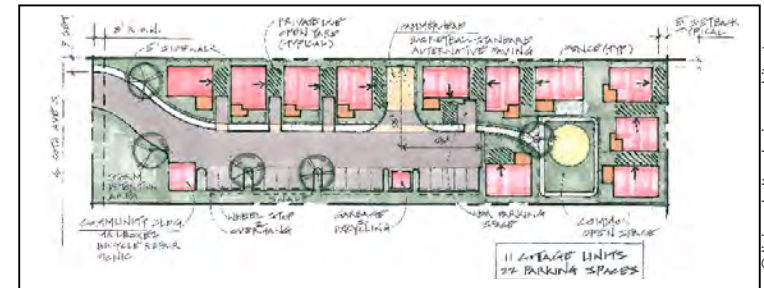

ORCAS ESTATE ~ UBER GREEN CUSTOM HOME DESIGN

BACKYARD COTTAGE CONCEPT ~ 800sf

WEST HILL COTTAGES ~ SMALL GREEN DENSE & URBAN

© living shelter design architects

LUXURY PREFAB ~ TIMBER & GLASS

© lane fine photography