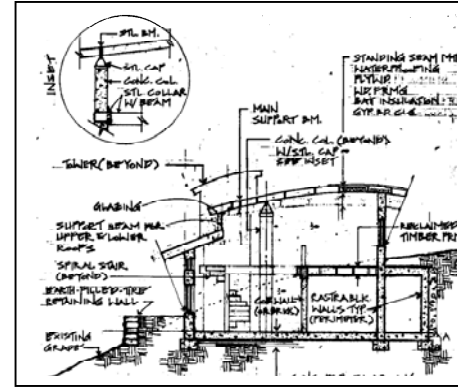

walking the talk

Are you passionate about sustainability? SDNW is!

S.A.G.E. DESIGNS NW is committed to the collaborative process of manifesting your building dreams in the world of design at whatever "Green" level you are ready to realize. We begin by looking at your unique project from many perspectives including design, budget, build-ability and your personal stylistic preferences.

Sage has walked the talk of ecological design for over two decades – long before green was cool – & continues to research and utilize time-tested as well as cutting edge innovative methods & materials.

Architecturally, aesthetically and environmentally we can co-create a healthy & peaceful place in balance with the natural surroundings of your site...

let us together invent a space that inspires living, loving and learning to the fullest life has to offer.

architectural design services for the people from concept thru construction
modest to modern & all styles in between

STUDIO MOBIUS ~ SUSTAINABLE MATERIALS DEMONSTRATION PROJECT